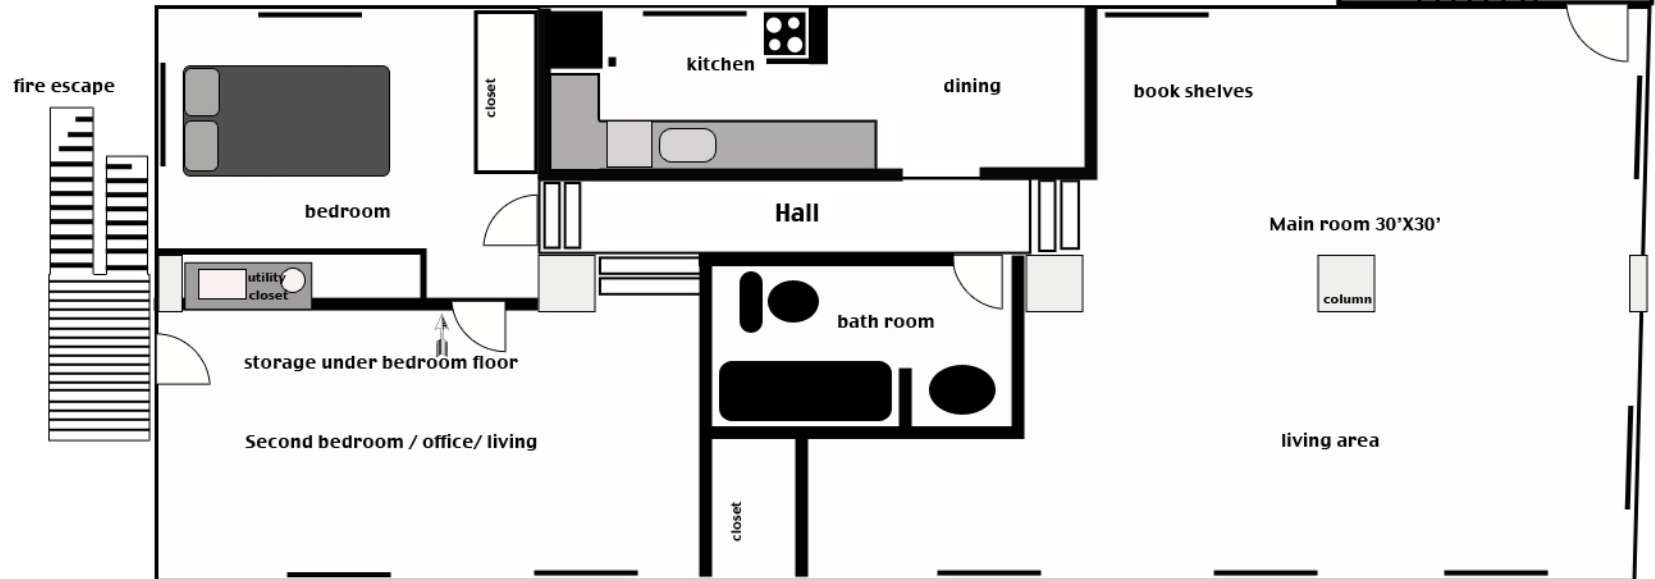

Hall is approximately 2' above main floor  
Bedroom is approximately 4' above main floor

common entry area

## 18 N. Belmont

suite 300

2100 sq. ft.

contact Eric @ 812-597-0063