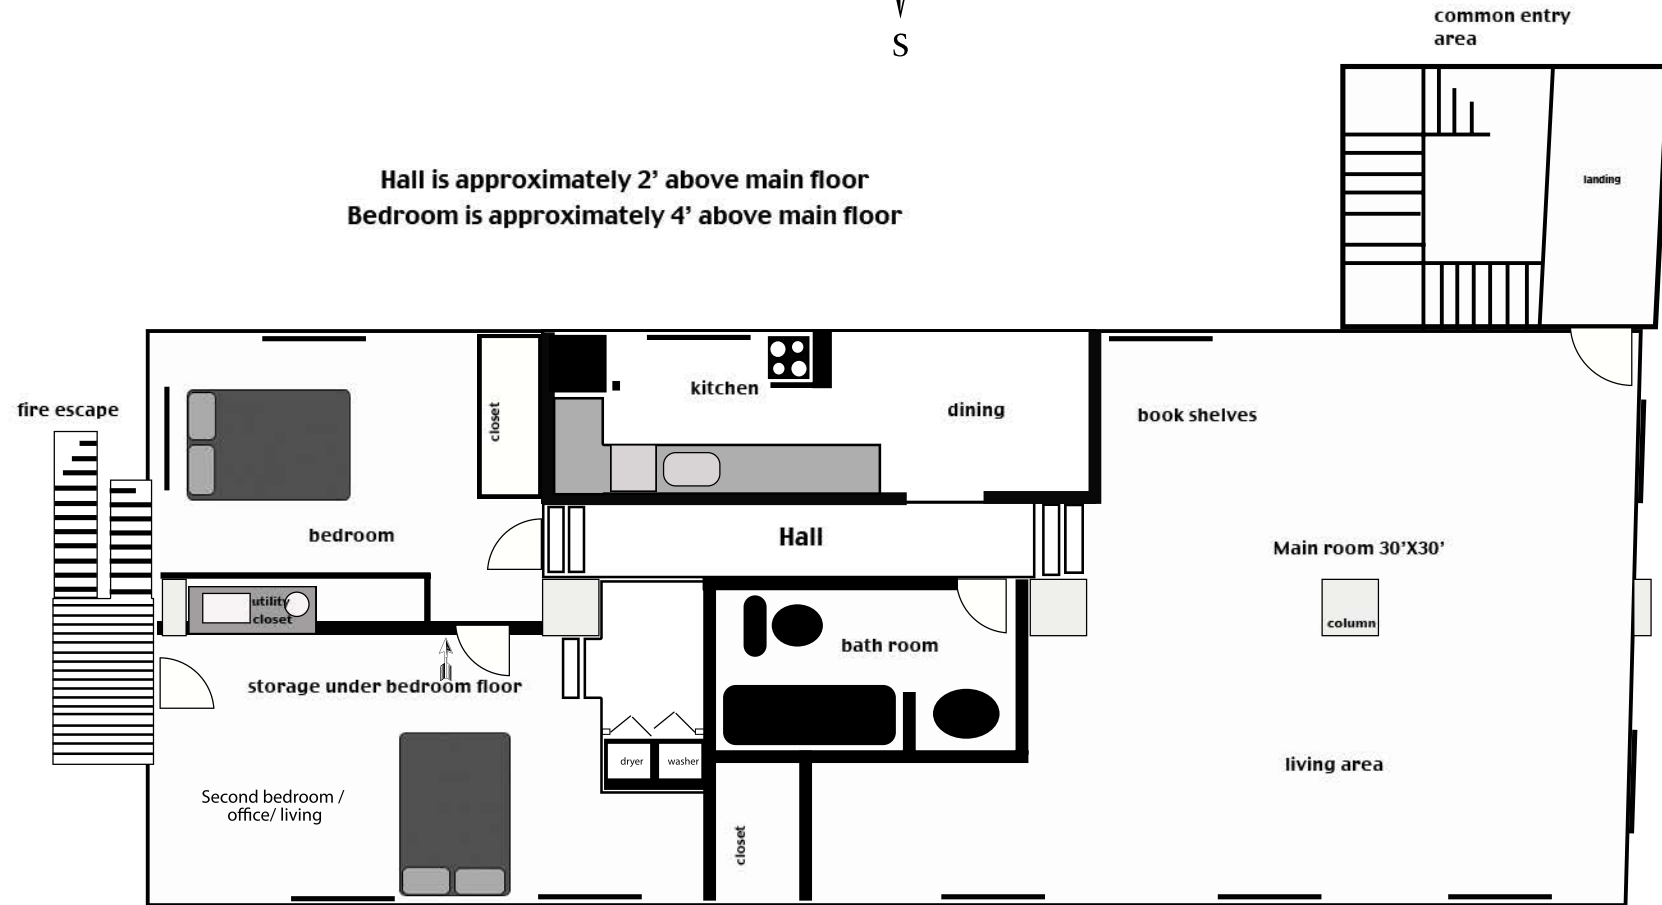

Hall is approximately 2' above main floor  
Bedroom is approximately 4' above main floor

**18 N. Belmont**

suite 300

2100 sq. ft.

contact Eric @ 812-603-2559